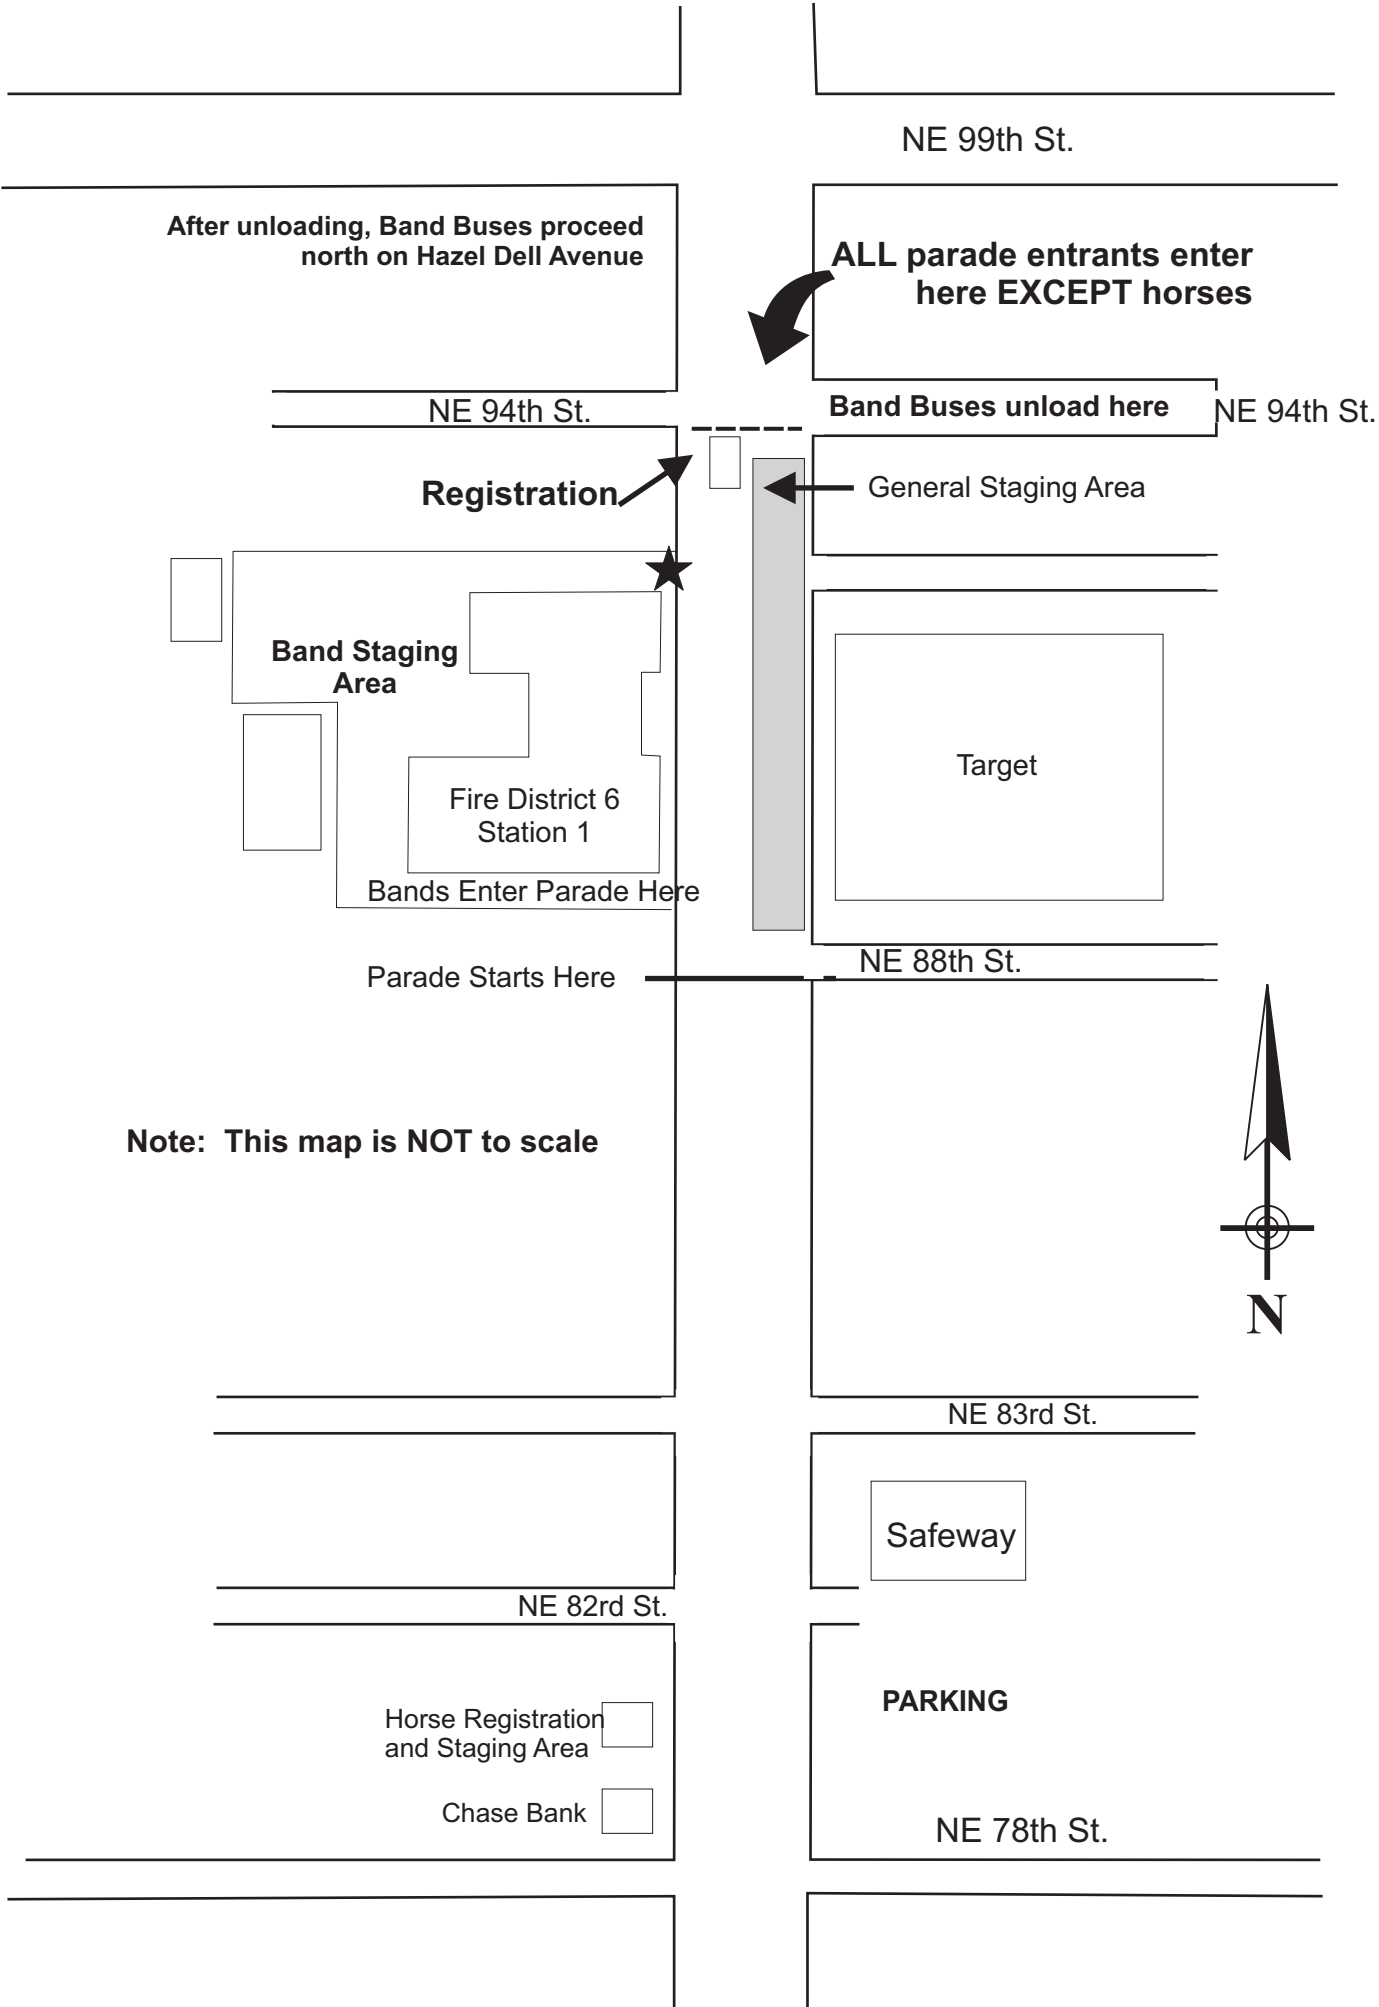

**NOTE:**  
Not drawn  
to scale

-  Entries (except horses) proceed south on Hazel Dell Avenue from 99th Street. Registration is located at 94th St. and Hazel Dell Avenue.
-  Majority of Parade will stage on Hazel Dell Ave.
-  Horse Groups stage at Chase Bank at 78th St.
-  Band buses proceed south on NE 7th Ave to 94th Street then west to drop-off area. Band members walk to fire station
-  Bands will form up at rear of Fire Dist. 6 station.

NE 99th St.

After unloading, Band Buses proceed north on Hazel Dell Avenue

ALL parade entrants enter here EXCEPT horses

NE 94th St.

Band Buses unload here

NE 94th St.

Registration

General Staging Area

Band Staging Area

Fire District 6 Station 1

Target

Bands Enter Parade Here

Parade Starts Here

NE 88th St.

Note: This map is NOT to scale

NE 83rd St.